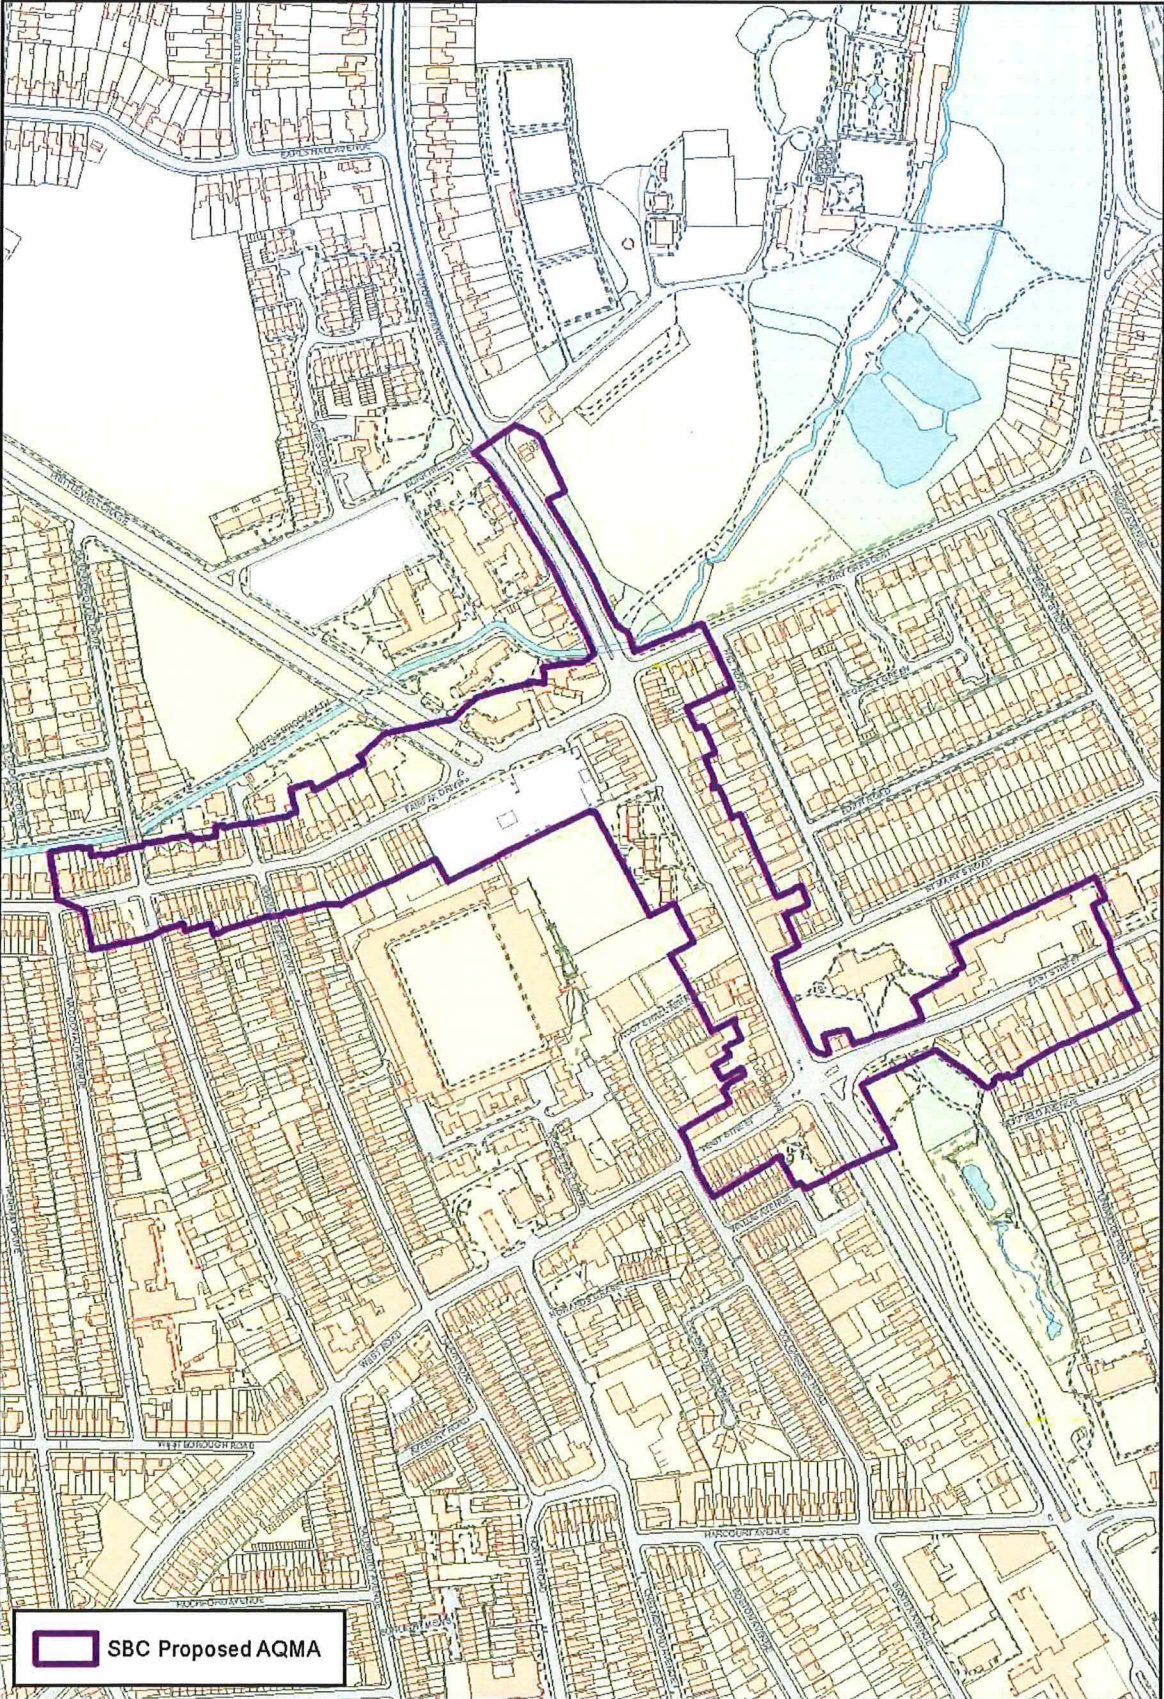

Air Quality Management Area 2
Victoria Avenue, West/East Street, Fairfax Drive/Priory Crescent

Scale 1:4250